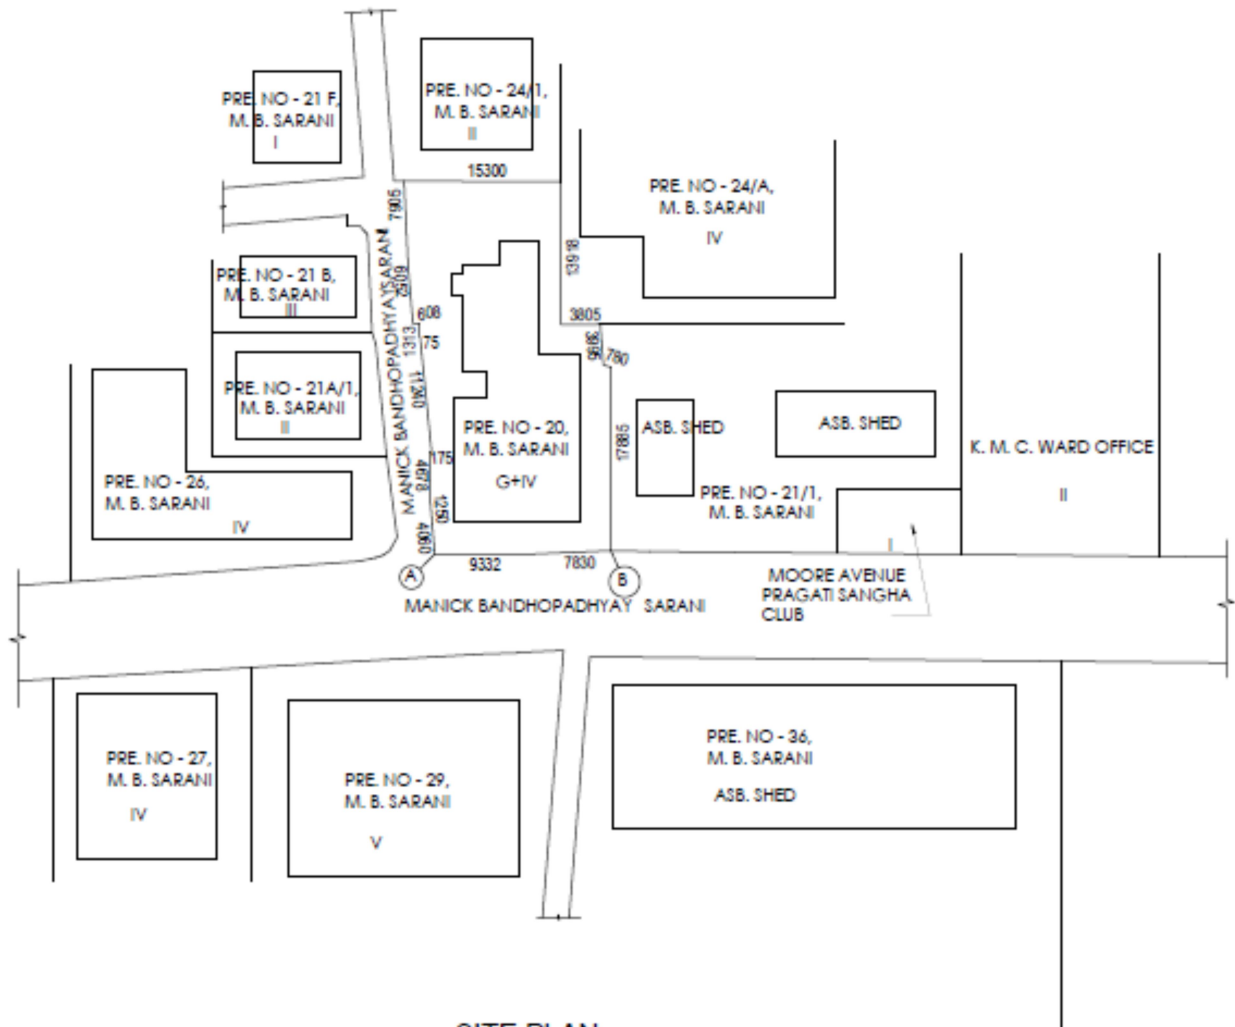

## LOCATION MAP – PJ ORCHID

Premises No. 20, M.B. Sarani, Kolkata – 700040, P.S. & P.O. – Regent Park, under Ward No. 97, Borough – X of KMC:

Latitude	Longitude
22°29'0.55"N	88°21'3.41"E

### SITE PLAN

SCALE : 1:600

PRIYA JEET DEVELOPERS PVT LTD

*Sahasrajit Ray*

Director